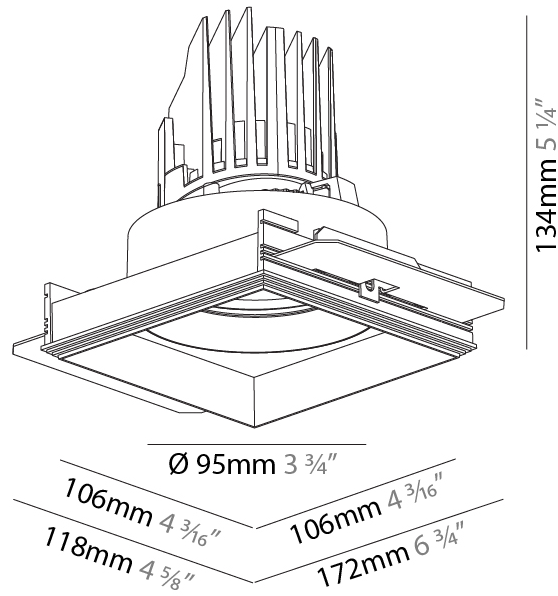

ELECTRICAL

Lamp Type: LED (Zhaga Standard)
Input Wattage (W): 16.5
Total Output Wattage (W): 14.7
Dimming: Dali Dimming
Driver Included: No
Driver Location: Recessed Housing
Driver Type: Constant Current - 120Vac
Driver Class: Class 2
Housing: See Components
Input Voltage (V): 120
Constant Current (MA): 350

LED

Number of LEDs: 1
Max. Delivered Lumen (lm): 770
Nominal Lumen (lm): 1140
CRI: >90 CRI
Lamp Life (hrs): 50000
Upon Request: RGB-W Tunable White Special Color Temperature Special LED

OPTICAL

Reflector°: 20 / 40 / 60
Adjustability: Rotational 355°; Tilt 30°
Upon Request: Special Beam Angles

RATINGS AND CERTIFICATIONS

Certified By: Certified for North American Standards
Zaneen Lighting Inc. © 2024, Phone: 588-3387, Fax: 247-9319, www.zaneen.com

Patents: IP20
For assistance on 'custom' specifications, contact zteam@zaneen.com.
In a constant effort to supply the best product, we reserve the right to change specifications or materials without notice. The most recent specification sheets are found at zaneen.com