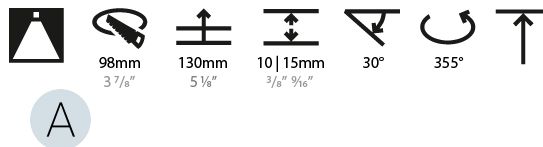

GENERAL

Series: Bioniq
Subseries: Bioniq Square Pinhole
Brand: Prolicht
Division: Architectural
Mounting Type: Recessed
Mounting Location: Ceiling
Subcategory: Downlight

PHYSICAL

Shape: Square
Length (mm): 107
Length (in): 4 ³/₁₆"
Width (mm): 107
Width (in): 4 ³/₁₆"
Depth (mm): 112
Depth (in): 4 ⁷/₁₆"
Ceiling Thickness (mm): 10 / 12.5 / 15
Ceiling Thickness (in): 3/8 or 1/2 or 9/16
Min. Recessing Depth (mm): 130
Min. Recessing Depth (in): 5 ¹/₈"
Light Distribution: Adjustable / Downlight
Weight (kg): 0.463
Weight (lbs): 1.02
Fixture Finish: SSR / BKV / CWI / CRY / HAB / UFT / ITA / RUA / FTG / MYG / LOD / PUS / FRO / FUP / KIA / POP / BLS / SPG / MEY / GOH / GUM / CHC / COM / ABZ / JAG / OBR / MOS / ROR
Fixture Material: Aluminum Die Cast
Cut-out Measurements: 98mm / 3 7/8"

ELECTRICAL

Lamp Type: LED (Zhaga Standard)
Total Output Wattage (W): 15
Dimming: Dali Dimming
Driver Included: No
Driver Location: Recessed Housing
Driver Type: Constant Current - 120Vac
Housing: See components
Input Voltage (V): 120
Constant Current (MA): 350

LED

Number of LEDs: 1
Color Temperature (°K): Warm Dim
Max. Delivered Lumen (lm): 760
Nominal Lumen (lm): 1140
CRI: >90 CRI
Lamp Life (hrs): 50000

OPTICAL

Reflector°: 20 / 40 / 60
Adjustability: Rotational 355°; Tilt 30°

RATINGS AND CERTIFICATIONS

Certified By: Certified for North American Standards
IP rating: IP20