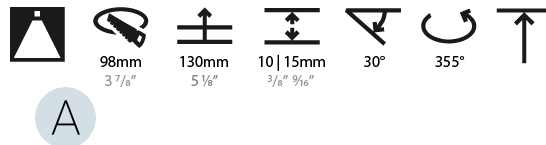

GENERAL

Series: Bioniq
Subseries: Bioniq Round Adjustable
Brand: Prolicht
Division: Architectural
Mounting Type: Recessed
Mounting Location: Ceiling
Subcategory: Downlight

PHYSICAL

Shape: Round
Diameter (mm): 107
Diameter (in): 4 3/16
Height (mm): 112
Height (in): 4 7/16
Min. Recessing Depth (mm): 130
Min. Recessing Depth (in): 5 1/8
Light Distribution: Adjustable / Downlight
Weight (kg): 0.46
Weight (lbs): 1.01
Fixture Finish: [SSR / BKV / CWI / CRY / HAB / UFT / ITA / RUA / FTG / MYG / LOD / PUS / FRO / FUP / KIA / POP / BLS / SPG / MEY / GOH / GUM / CHC / COM / ABZ / JAG / OBR / MOS / ROR](#)
Fixture Material: Aluminum Die Cast
Cut-out Measurements: 98mm / 3 7/8"

ELECTRICAL

Lamp Type: LED (Zhaga Standard)
Input Wattage (W): 16.5
Total Output Wattage (W): 14.7
Dimming: Dali Dimming
Driver Included: No
Driver Location: Recessed Housing
Driver Type: Constant Current - 120Vac
Driver Class: Class 2
Input Voltage (V): 120
Constant Current (MA): 350

LED

Number of LEDs: 1
Color Temperature (°K): Warm Dim
Max. Delivered Lumen (lm): 760
Nominal Lumen (lm): 1140
CRI: >90 CRI

OPTICAL

Reflector°: [20 / 40 / 60](#)
Adjustability: Rotational 355°; Tilt 30°

RATINGS AND CERTIFICATIONS

Certified By: Certified for North American Standards
IP rating: IP20