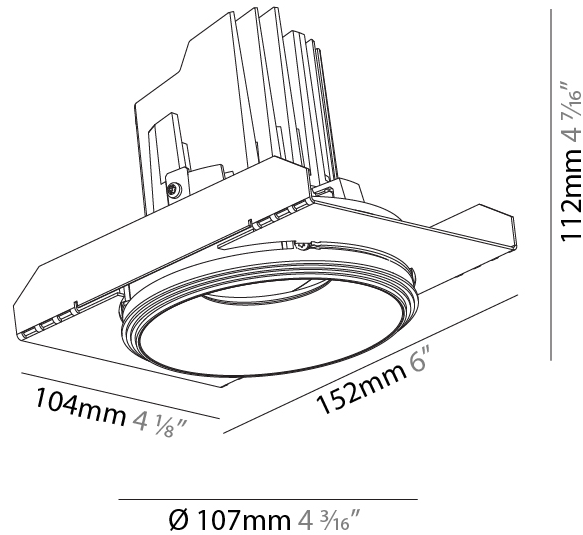

GENERAL

Series: Bioniq
 Subseries: Bioniq Round Semi Adjustable
 Brand: Prolicht
 Division: Architectural
 Mounting Type: Trimless
 Mounting Location: Ceiling
 Subcategory: Downlight

PHYSICAL

Shape: Round
 Diameter (mm): 107
 Diameter (in): 4 3/16
 Height (mm): 112
 Height (in): 4 7/16
 Ceiling Thickness (mm): 10 / 12.5 / 15 / 25
 Ceiling Thickness (in): 3/8 or 1/2 or 9/16 or 1
 Min. Recessing Depth (mm): 130
 Min. Recessing Depth (in): 5 1/8
 Light Distribution: Adjustable / Downlight
 Weight (kg): 0.609
 Weight (lbs): 1.34
 Fixture Finish: SSR / BKV / CWI / CRY / HAB / UFT / ITA / RUA / FTG / MYG / LOD / PUS / FRO / FUP / KIA / POP / BLS / SPG / MEY / GOH / GUM / CHC / COM / ABZ / JAG / OBR / MOS / ROR
 Fixture Material: Aluminum Die Cast
 Cut-out Measurements: \square 111mm / 4 3/8"
 Upon Request: Unique Ceiling Thickness

RATINGS AND CERTIFICATIONS

Certified By: Certified for North American Standards
 IP rating: IP20

	111mm 4 3/16"	130mm 5 1/8"	10 12 1/2 15 25mm 3/8" 1/2" 9/16" 1"	10°	355°	

BIONIQ ROUND SEMI ADJUSTABLE TRIMLESS