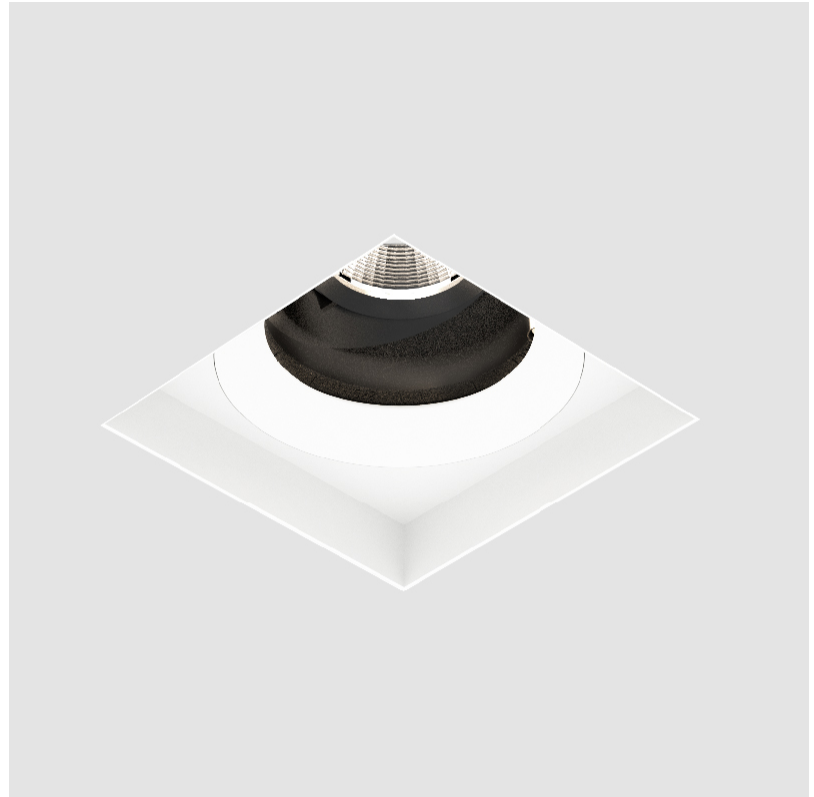

ELECTRICAL

Lamp Type: LED (Zhaga Standard)
Input Wattage (W): 16.5
Total Output Wattage (W): 14.7
Dimming: Dali Dimming
Driver Included: No
Driver Location: Recessed Housing
Driver Type: Constant Current - 120Vac
Driver Class: Class 2
Housing: See Components
Input Voltage (V): 120
Constant Current (MA): 350

LED

Number of LEDs: 1
Max. Delivered Lumen (lm): 770
Nominal Lumen (lm): 1140
CRI: >90 CRI
Lamp Life (hrs): 50000
Upon Request: RGB-W Tunable White Special Color Temperature Special LED

OPTICAL

Reflector°: 20 / 40 / 60
Adjustability: Rotational 355°; Tilt 30°
Upon Request: Special Beam Angles

RATINGS AND CERTIFICATIONS

Certified By: Certified for North American Standards
Zaneen Lighting Inc. © 2024, Phone: 588-3387, Fax: 247-9319, www.zaneen.com

Patents: IP20
For assistance on 'custom' specifications, contact zteam@zaneen.com.
In a constant effort to supply the best product, we reserve the right to change specifications or materials without notice. The most recent specification sheets are found at zaneen.com